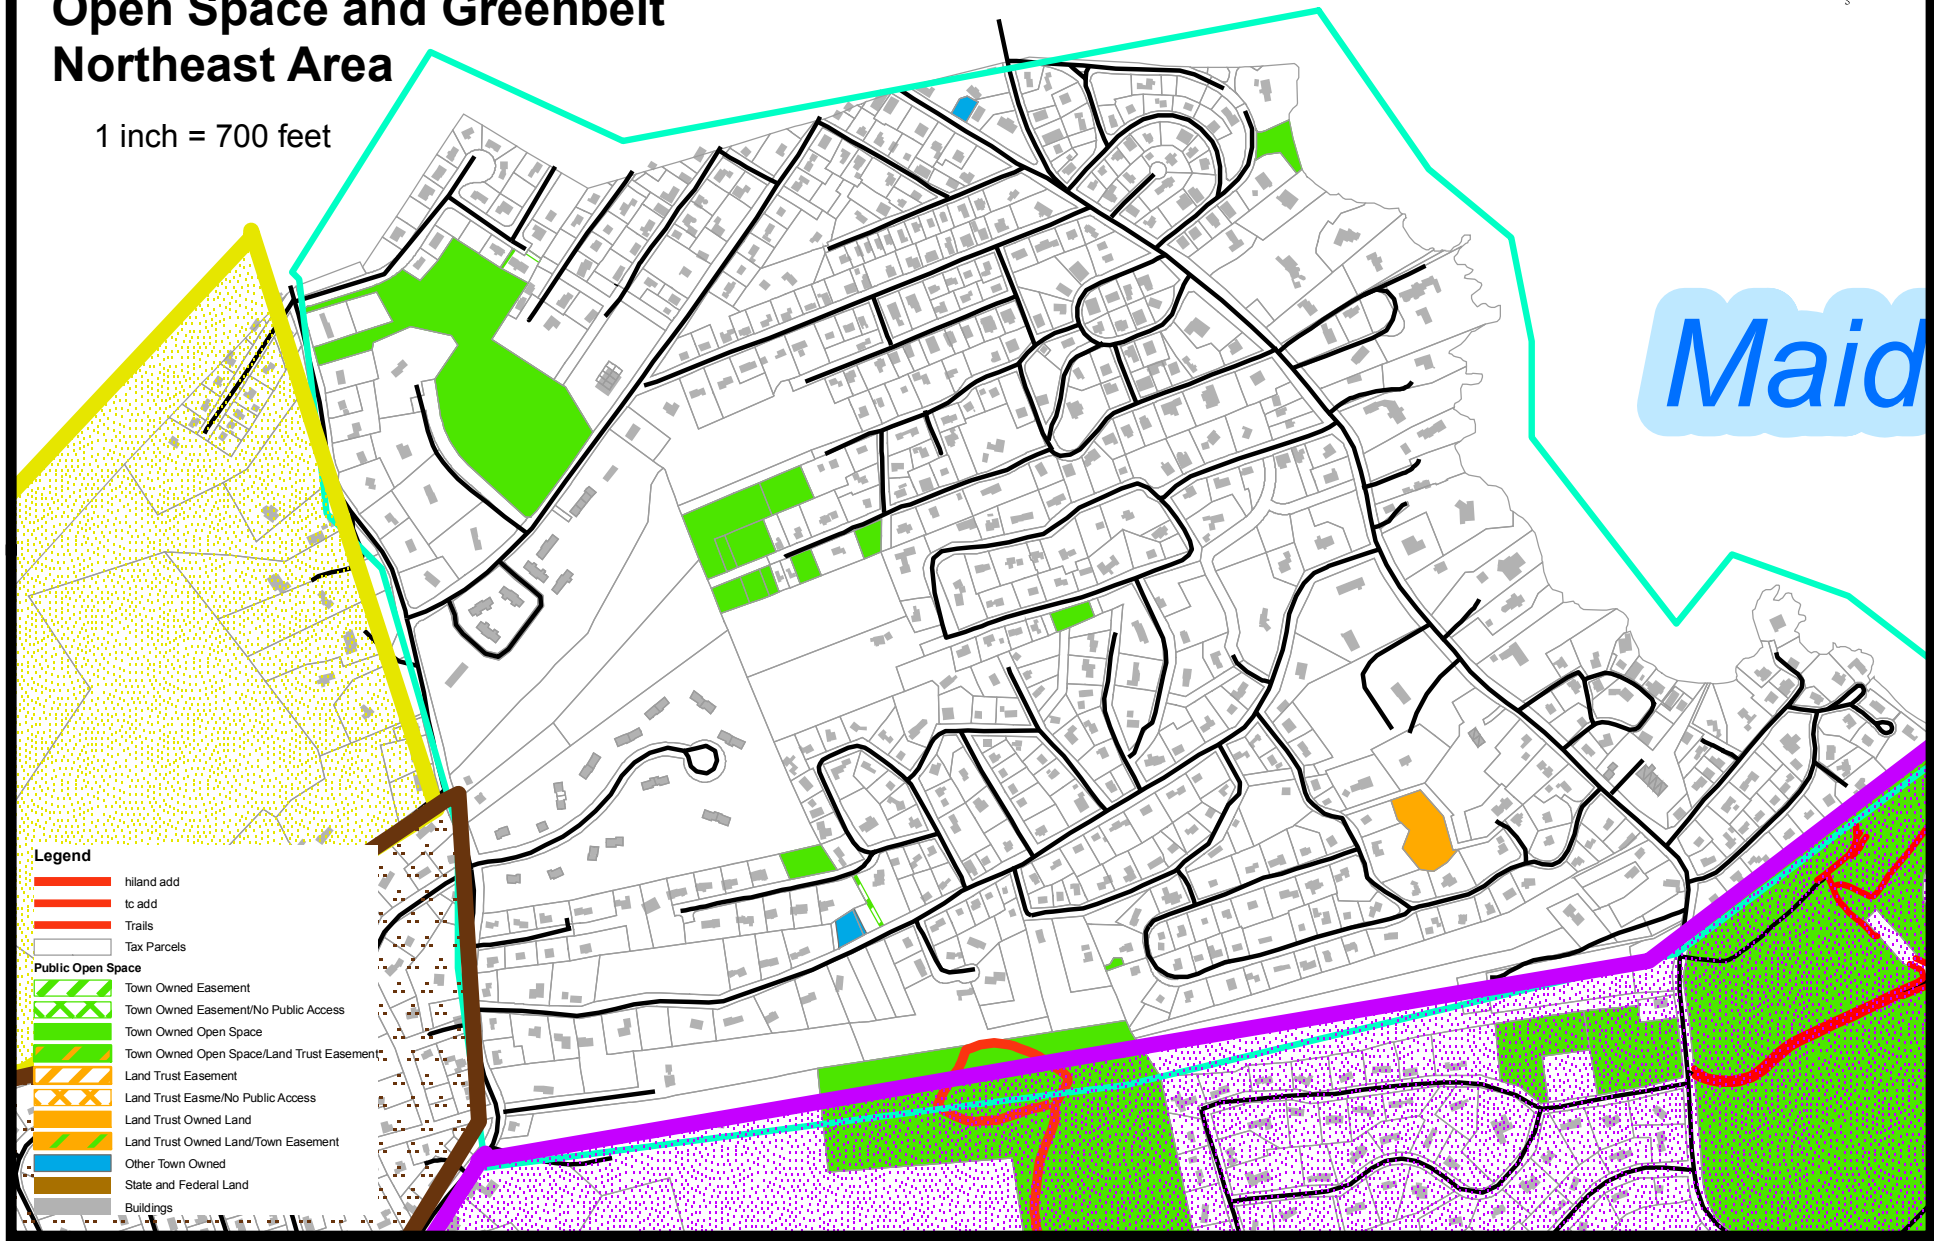

Town of Cape Elizabeth Open Space and Greenbelt Northeast Area

1 inch = 700 feet

Maid

Legend

	hiland add
	tc add
	Trails
	Tax Parcels
Public Open Space	
	Town Owned Easement
	Town Owned Easement/No Public Access
	Town Owned Open Space
	Town Owned Open Space/Land Trust Easement
	Land Trust Easement
	Land Trust Easme/No Public Access
	Land Trust Owned Land
	Land Trust Owned Land/Town Easement
	Other Town Owned
	State and Federal Land
	Buildings